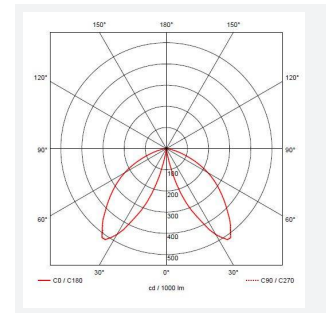

PRODUCT FEATURES

- Robust die-cast aluminium bollard with a choice of textured finishes suitable for commercial applications
- Non-dimmable
- Supplied c/w root mounting kit

GENERAL INFORMATION	
Wattage	20W
Lumens Delivered	1300lm
Lm/W	65lm/W
Beam Angle	36°
CRI	80
CCT	3000K
Input	220/240V
Operating Temp	-10°C - 40°C
SDCM	5

TECHNICAL INFORMATION	
Light Source	LED
Colour / Finish	Rust
IP Rating	IP65
Class Protection	1
Internal / External	External
Surface / Recessed / Suspended	Floor
Lumen Depreciation	L80 50,000h
Warranty (Years)	5
CE Mark	Yes
Height	900 mm