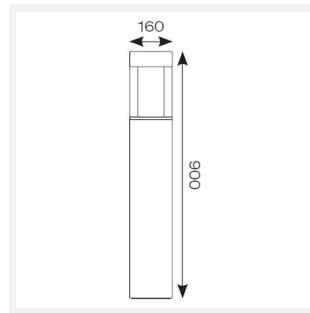

Aries

Aries Bollard 900mm Warm White Rust
Code: AARIES/900/RU/WW

Category	Bollards
Application	Hospitality, Outdoor, Residential, Retail
Specification	Architectural

PRODUCT FEATURES

- Robust die-cast aluminium bollard with a choice of textured finishes suitable for commercial applications
- Non-dimmable
- Supplied c/w root mounting kit

GENERAL INFORMATION	
Wattage	20W
Lumens Delivered	1300lm
Lm/W	65lm/W
Beam Angle	36°
CRI	80
CCT	3000K
Input	220/240V
Operating Temp	-10°C - 40°C
SDCM	5

TECHNICAL INFORMATION	
Light Source	LED
Colour / Finish	Rust
IP Rating	IP65
Class Protection	1
Internal / External	External
Surface / Recessed / Suspended	Floor
Lumen Depreciation	L80 50,000h
Warranty (Years)	5
CE Mark	Yes
Height	900 mm